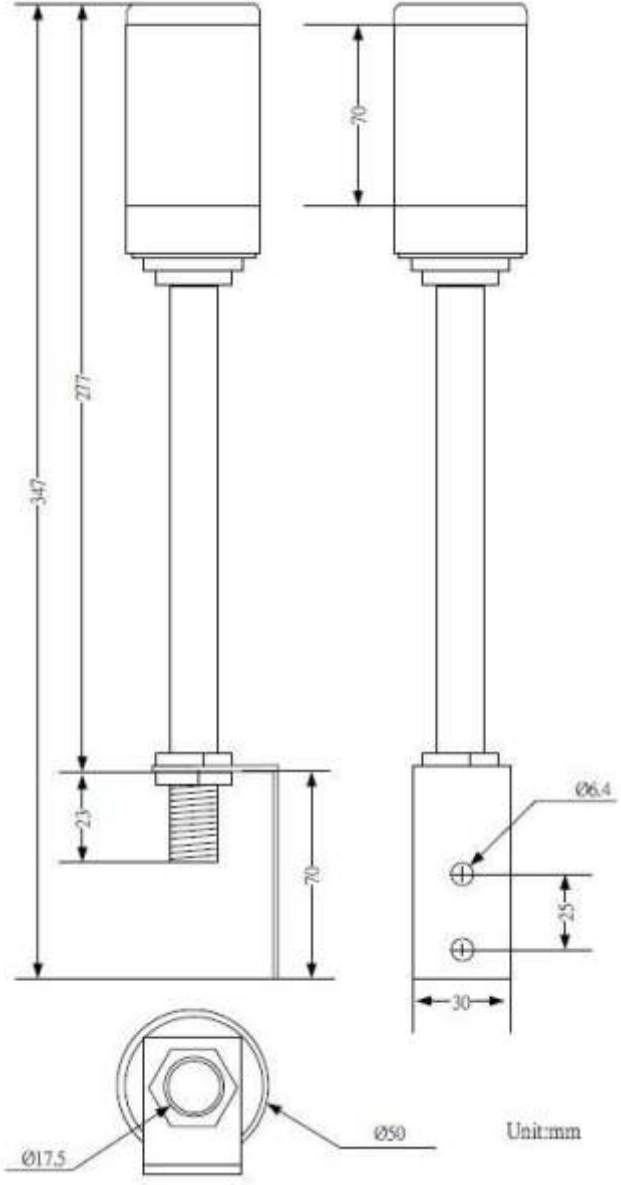

TL-20R5-1BL 6-Color Tower Light

Specification

New TL-20R5-1BL is single level 6-color tower light based on ABLEPick communication protocol. It has 6-color LED and buzzer.

- ABLEPick communication protocol
- 6 color LED (Red, Green, Orange, Blue, Pink, Cyan)
- Buzzer * 1
- Input voltage and current: +12VDC 5%, Max 190 mA
- Temperature: 20 °C to 40 °C operating 40 °C to 70 °C storage
- Humidity: 90% non condense
- Weight: 280 g

Dimensions

Cabling illustration